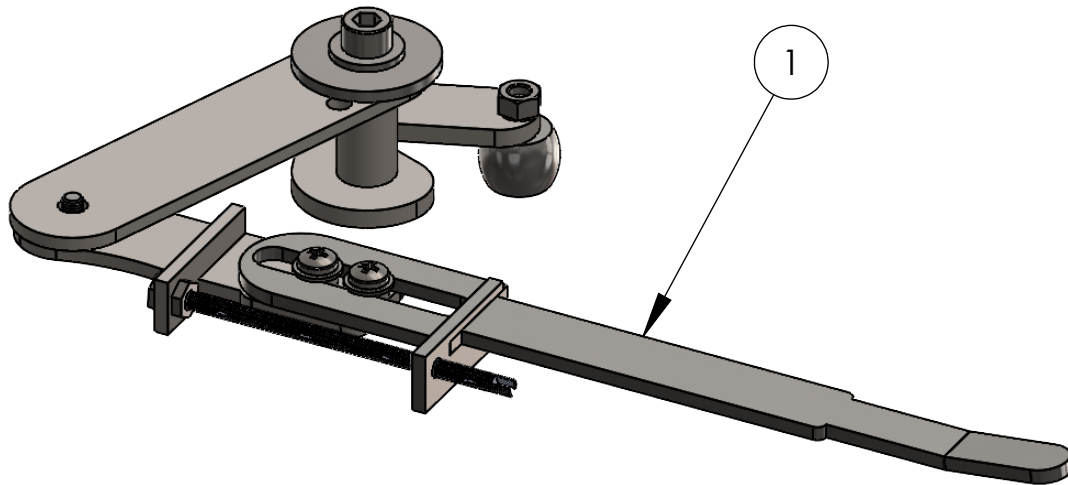

## PV5IW exploded drawing

ITEM NO.	PART NUMBER	DESCRIPTION	QTY.
1	PSP-0036	Outer Firebox	1
2	PSP-0028	Inner Firebox	1
3	PSP-0080	Tertiary Airbox	1
4	PSP-0019	5kW Body Hinge	2
5	PSP-0023	Latch Pin Assy	2
6	9597	Plenum Fabrication	1
7	PSP-0030	Disc Valve	1
8	PSP-0057	Disc Valve Retainer	3
9	PSP-0055	Air Control Lever	1
10	PSP-0048	DEFRA Air Limiter Bracket	1
11	PSP-0051	Outside Air Box	1
12	PSP-0062	main grate	1
13	PSP-0065	Centre Grate	1
14	PSP-0042	Fuel retainer assembly	1
15	PSP-0039	Inset Riddle Rod	1
16	PSP-0009	5 inch spigot	1
17	PSP-0059	Ashpan tray	1

# PV5IW exploded drawing

ITEM NO.	PART NUMBER	DESCRIPTION	QTY.
1	Baffle Support Bracket	PSP-0046	2
2	Active Baffle Assembly	PSP-0120	1
3	Rear Liner	PSP-0067	1
4	Fuel retainer assembly	PSP-0042	1
5	LH Side Liner	PSP-0078	1
6	RH Side Liner	PSP-0079	1
7	Coal Ceramic Back Block	PSP-0194	1

## PV5IW baffle mech

ITEM NO.	PART NUMBER	DESCRIPTION	QTY.
1	Inset Baffle mech	8592	1