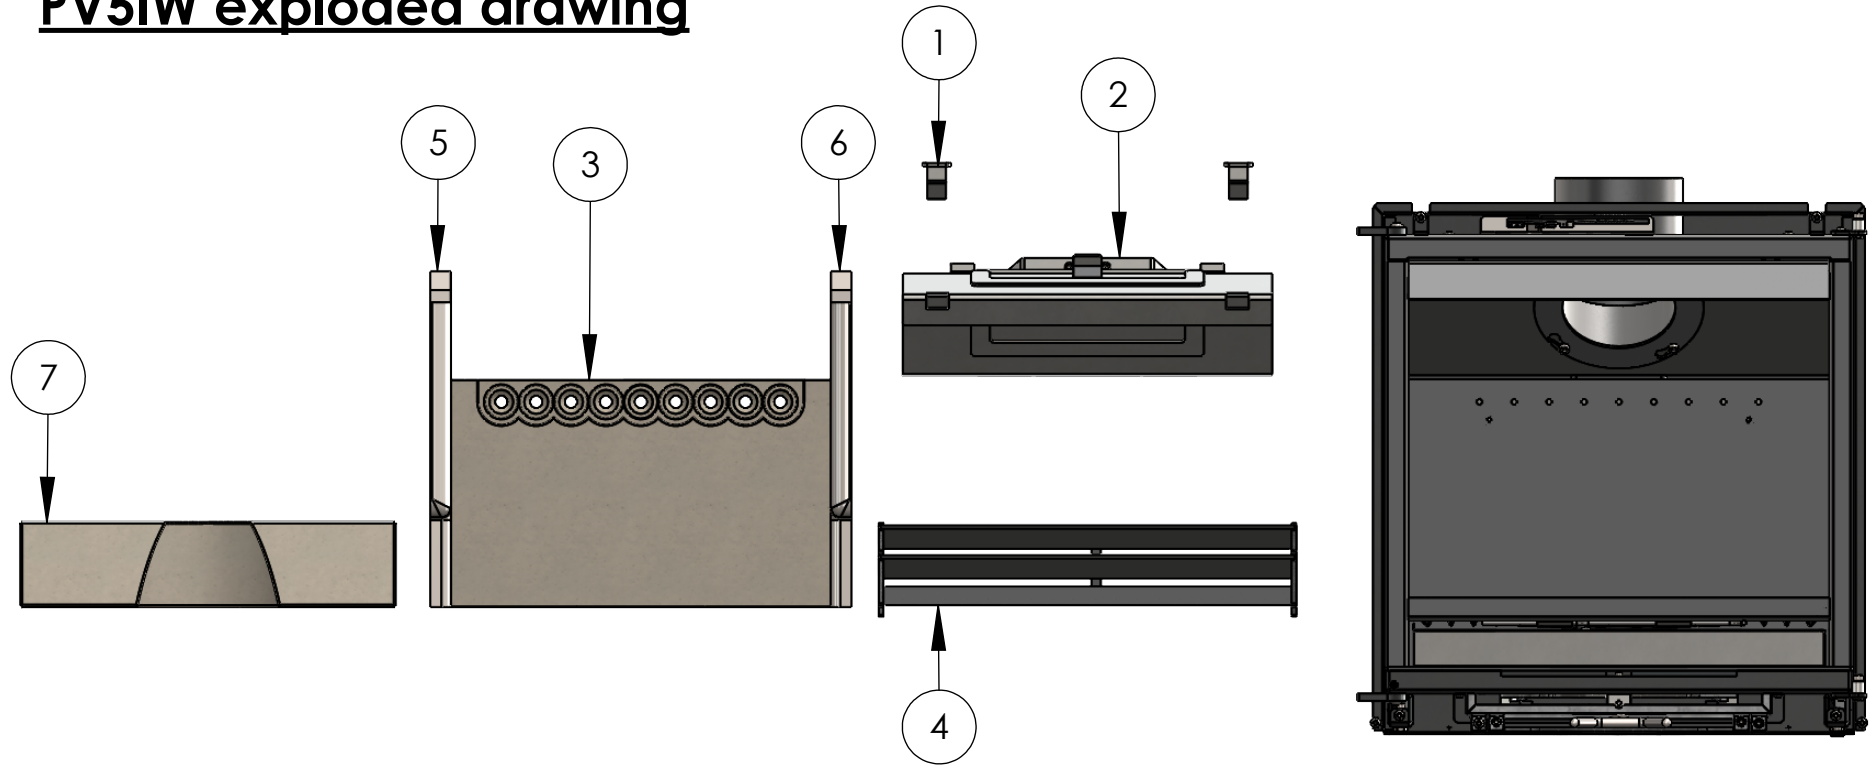

## PV5IW exploded drawing

ITEM NO.	PART NUMBER	DESCRIPTION	QTY.
1	PSP-0036	Outer Firebox	1
2	PSP-0028	Inner Firebox	1
3	PSP-0080	Tertiary Airbox	1
4	PSP-0019	5kW Body Hinge	2
5	PSP-0023	Latch Pin Assy	2
6	9597	Plenum Fabrication	1
7	PSP-0030	Disc Valve	1
8	PSP-0057	Disc Valve Retainer	3
9	PSP-0055	Air Control Lever	1
10	PSP-0048	DEFRA Air Limiter Bracket	1
11	PSP-0051	Outside Air Box	1
12	PSP-0062	main grate	1
13	PSP-0065	Centre Grate	1
14	PSP-0042	Fuel retainer assembly	1
15	PSP-0039	Inset Riddle Rod	1
16	PSP-0009	5 inch spigot	1
17	PSP-0059	Ashpan tray	1

# PV5IW exploded drawing

ITEM NO.	PART NUMBER	DESCRIPTION	QTY.
1	Baffle Support Bracket	PSP-0046	2
2	Active Baffle Assembly	PSP-0120	1
3	Rear Liner	PSP-0067	1
4	Fuel retainer assembly	PSP-0042	1
5	LH Side Liner	PSP-0078	1
6	RH Side Liner	PSP-0079	1
7	Coal Ceramic Back Block	PSP-0194	1

## PV5IW baffle mech

ITEM NO.	PART NUMBER	DESCRIPTION	QTY.
1	Inset Baffle mech	8592	1