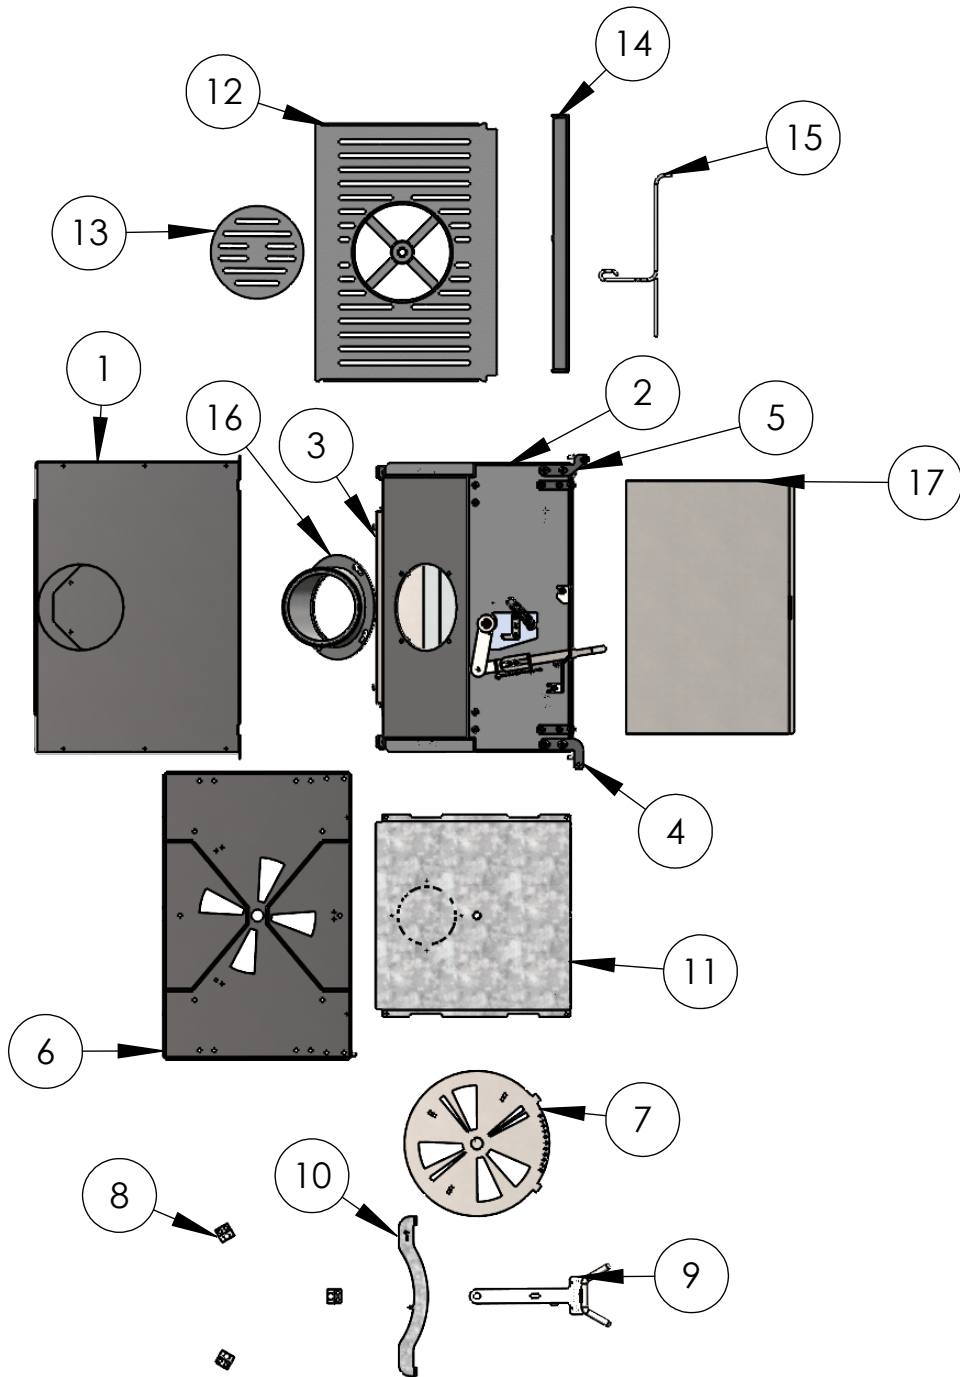

## PV5IW exploded drawing

ITEM NO.	PART NUMBER	DESCRIPTION	QTY.
1	PSP-0036	Outer Firebox	1
2	PSP-0028	Inner Firebox	1
3	PSP-0080	Tertiary Airbox	1
4	PSP-0019	5kW Body Hinge	2
5	PSP-0023	Latch Pin Assy	2
6	9597	Plenum Fabrication	1
7	PSP-0030	Disc Valve	1
8	PSP-0057	Disc Valve Retainer	3
9	PSP-0055	Air Control Lever	1
10	PSP-0048	DEFRA Air Limiter Bracket	1
11	PSP-0051	Outside Air Box	1
12	PSP-0062	main grate	1
13	PSP-0065	Centre Grate	1
14	PSP-0042	Fuel retainer assembly	1
15	PSP-0039	Inset Riddle Rod	1
16	PSP-0009	5 inch spigot	1
17	PSP-0059	Ashpan tray	1

# PV5IW exploded drawing

ITEM NO.	PART NUMBER	DESCRIPTION	QTY.
1	Baffle Support Bracket	PSP-0046	2
2	Active Baffle Assembly	PSP-0120	1
3	Rear Liner	PSP-0067	1
4	Fuel retainer assembly	PSP-0042	1
5	LH Side Liner	PSP-0078	1
6	RH Side Liner	PSP-0079	1
7	Coal Ceramic Back Block	PSP-0194	1

## PV5IW baffle mech

ITEM NO.	PART NUMBER	DESCRIPTION	QTY.
1	Inset Baffle mech	8592	1